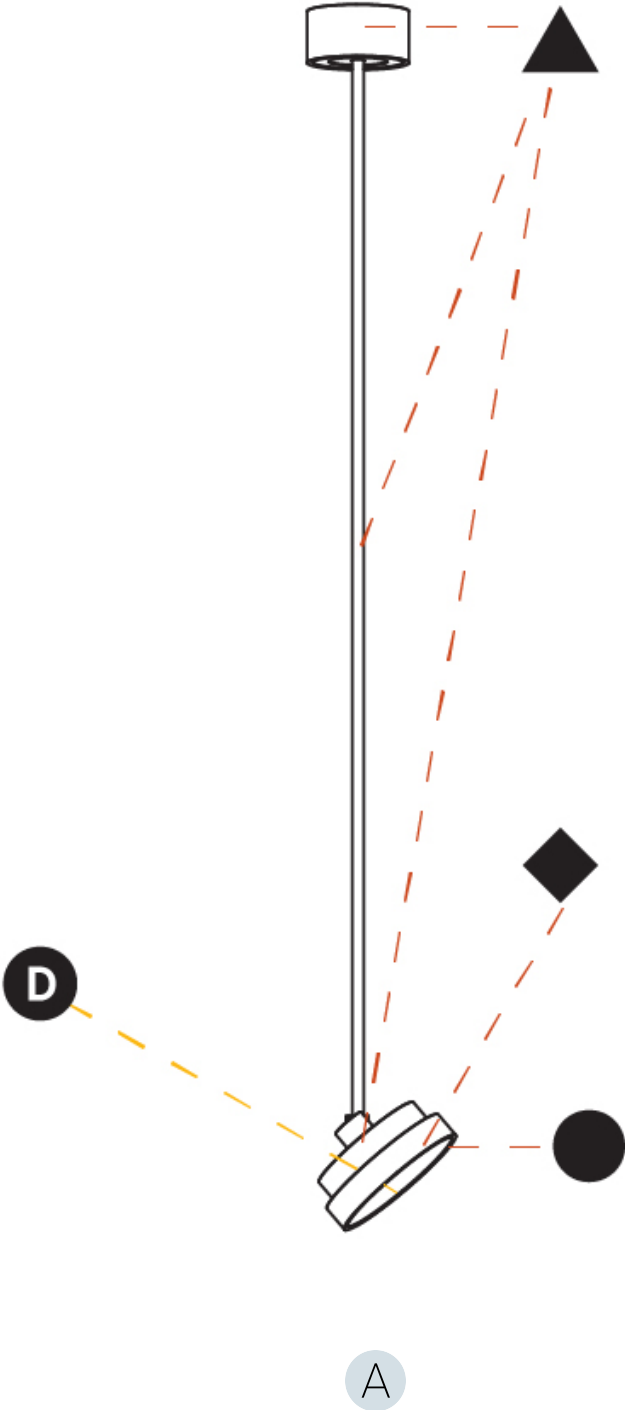

SIGN DIVA FLEX KORONA SUSPENSION

A30862-

PROJECT
TYPE
SPECIFIER
QUANTITY
DATE