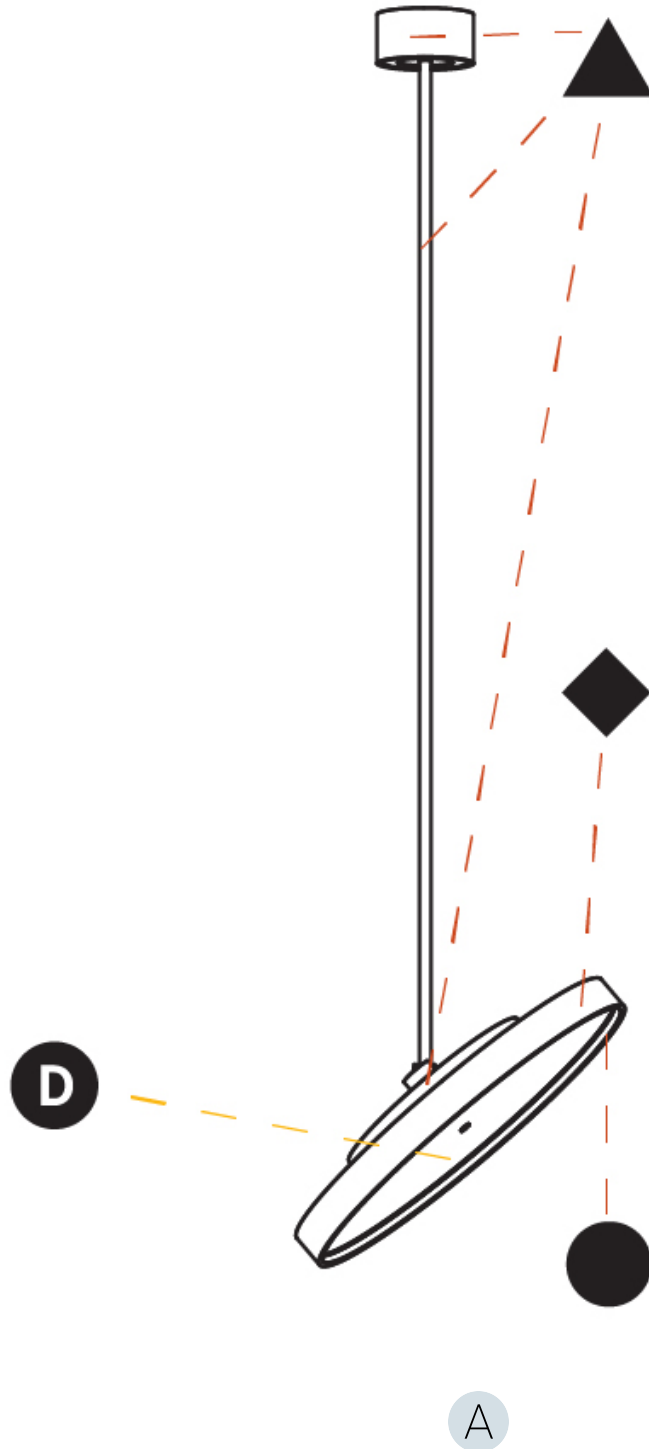

SIGN DIVA FLEX KORONA SUSPENSION

A30866-

PROJECT

TYPE

SPECIFIER

QUANTITY

DATE